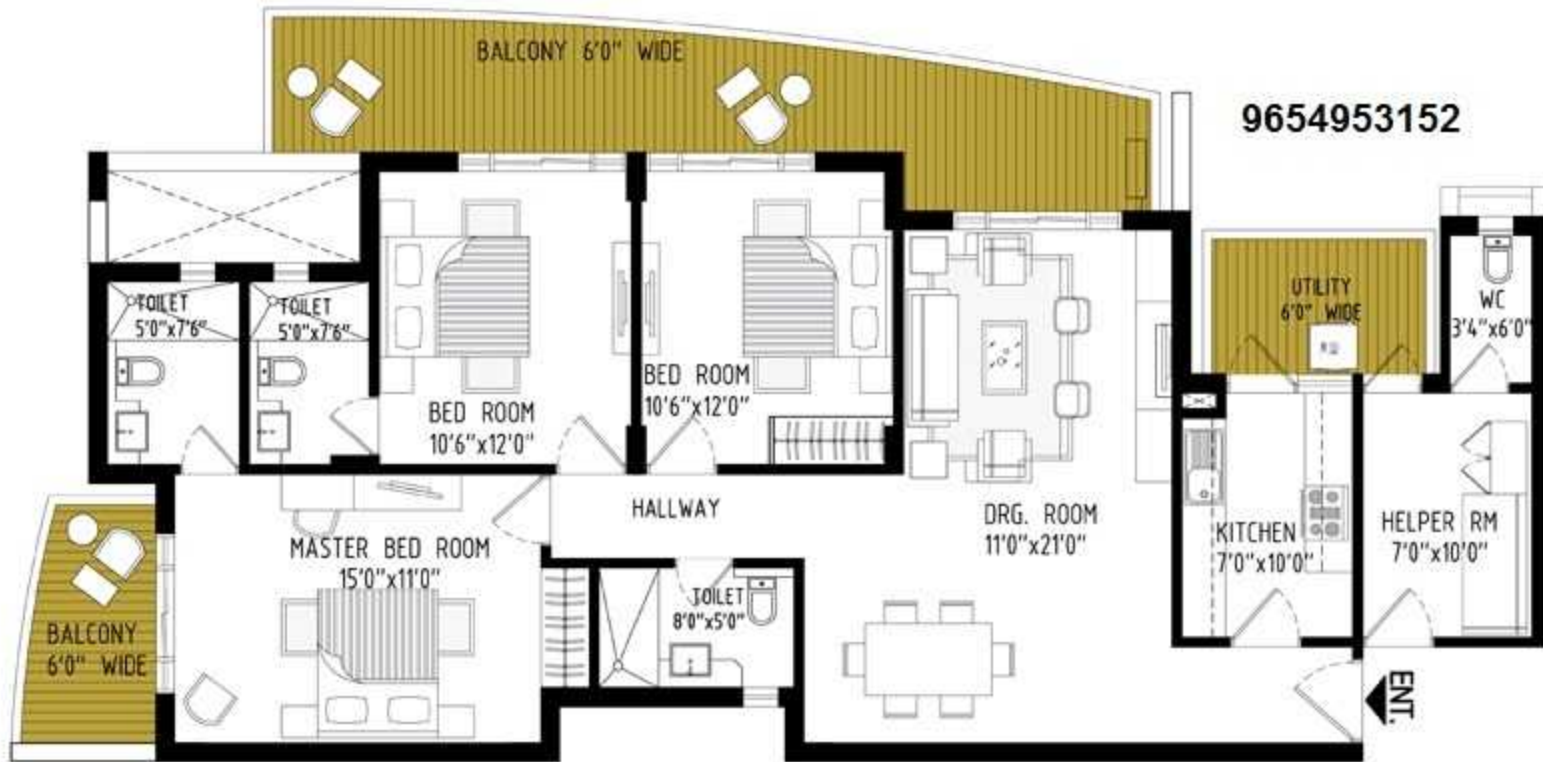

Gold Corporate - 1970.00 sq.ft.

BLOCK PLAN

9654953152

UNIT PLAN